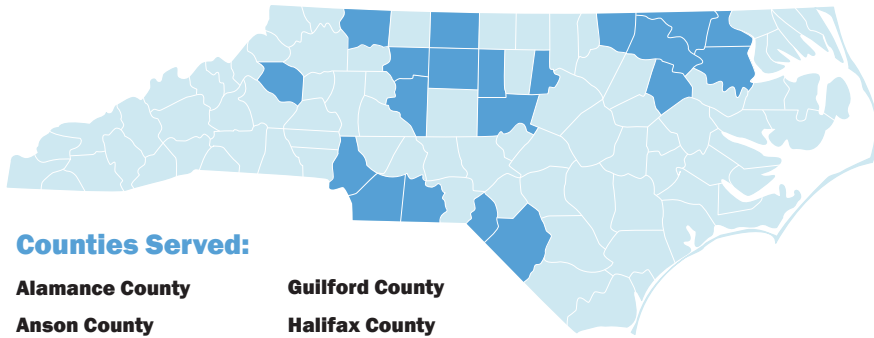

Counties Served:

- | | |
|---|---------------------------|
| Alamance County | Guilford County |
| Anson County | Halifax County |
| Bertie County | Hertford County |
| Caldwell County | Northampton County |
| Charlotte-Mecklenburg Schools System | Robeson County |
| Chatham County | Rockingham County |
| Davidson County | Scotland County |
| Durham County | Surry County |
| Edgecombe County | Union County |
| Forsyth County | Warren County |

Clifford Jones
Durham County

Briana Kelly
Rockingham
County

Shaniqua Marlowe
Mecklenburg
County

Deziree Martin
Mecklenburg
County

Portia Newman
Mecklenburg
County

Molly Norwood
Rockingham
County

Allee Olive
Chatham County

Sarah Stanfield
Guilford County

Tori Staton
Mecklenburg
County

Ashley Thompson
Edgecombe County

Katja Wallin
Rockingham
County

Janael Yowell
Davidson County